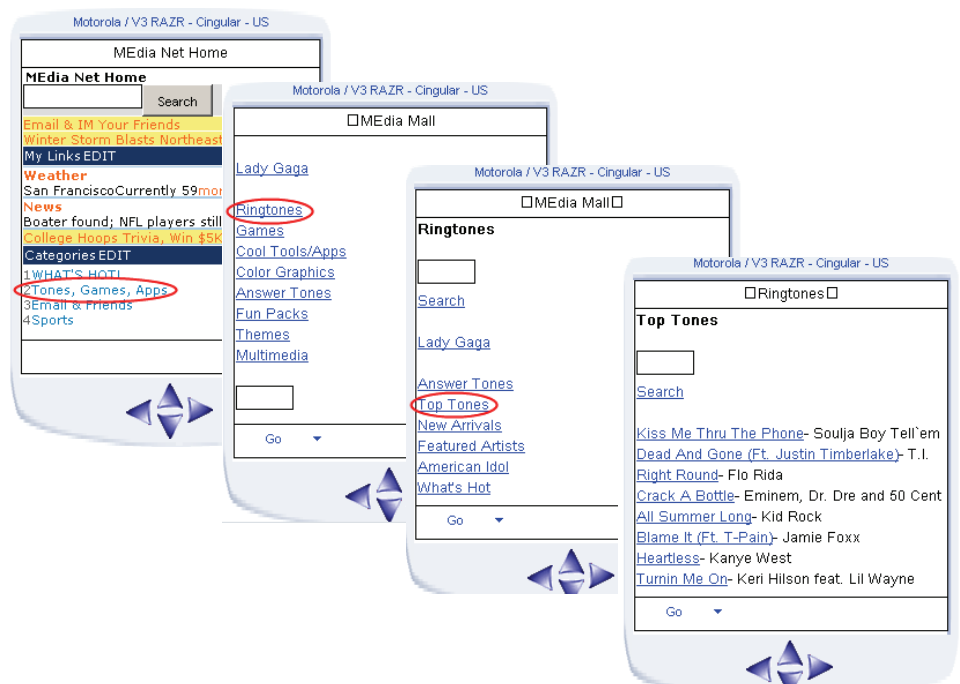

Use Cases for Keynote MITE

Use Case: Carrier Deck Placement Verification

Mobile content sales directly depend on their placement in carrier decks. Higher position leads to higher sales. As a result, content providers of games, ringtone, and applications, constantly monitor carrier decks to track placement of their properties.

Currently content companies manually go through carrier decks on different phones – a process that is slow and tedious. Some third-party companies also track carrier decks and provide weekly reports – a solution that does not provide real-time information.

Content companies need a solution that lets them easily track carrier decks in real time on as many devices as possible.

Keynote MITE gives on demand desktop access to carrier decks. Choose any of the 1,600 different devices in the library and MITE will retrieve deck content simulating that device. Quickly navigate the entire deck and track content placement. Additionally, click on any of the links to check if they are broken. In the case of broken links, MITE gives the direct URL of the link that can be emailed along with the device type to your carrier partner for quick resolution.